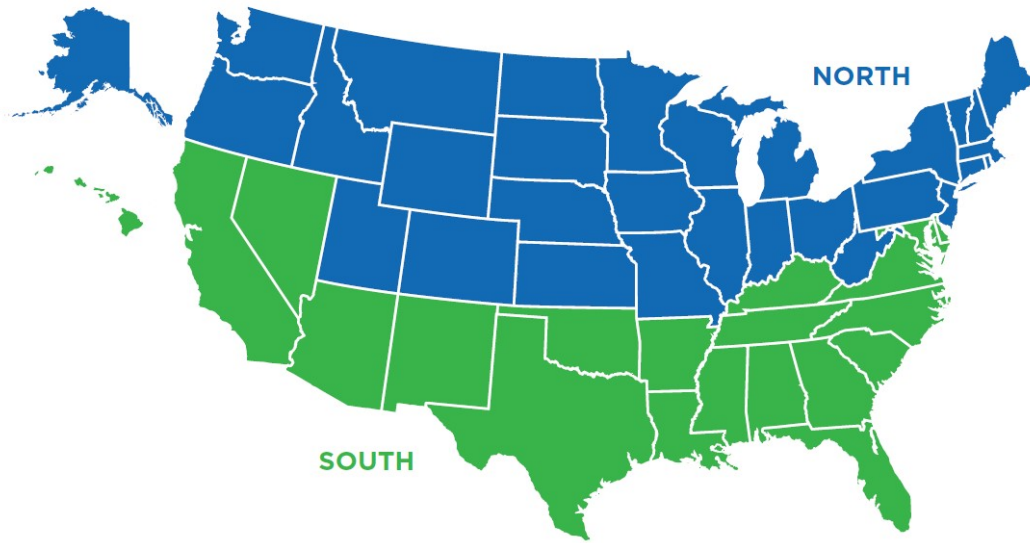

Inflation Reduction Act 25C Tax Credit Qualified Product List

Current List as of 01.22.2024

North Qualified Products

Brand	AHRI Number	Outdoor Unit Model Number	Indoor Unit Model Number
Mitsubishi Electric	210819459	MUFZ-KJ09NAHZ***	MFZ-KJ09NA***
Mitsubishi Electric	210819460	MUFZ-KJ12NAHZ***	MFZ-KJ12NA***
Mitsubishi Electric	210819447	MUFZ-KJ15NAHZ***	MFZ-KJ15NA***
Mitsubishi Electric	210819448	MUFZ-KJ18NAHZ***	MFZ-KJ18NA***
Mitsubishi Electric	201754427	MUZ-FH06NAH	MSZ-FH06NA**
Mitsubishi Electric	201754297	MUZ-FH09NAH	MSZ-FH09NA**
Mitsubishi Electric	201754299	MUZ-FH12NAH	MSZ-FH12NA**
Mitsubishi Electric	201754301	MUZ-FH15NAH	MSZ-FH15NA**
Mitsubishi Electric	201754303	MUZ-FH18NAH2	MSZ-FH18NA**
Mitsubishi Electric	209832199	MUZ-FS06NA***	MSZ-FS06NA***
Mitsubishi Electric	209832200	MUZ-FS06NAH***	MSZ-FS06NA***
Mitsubishi Electric	209832201	MUZ-FS09NA***	MSZ-FS09NA***
Mitsubishi Electric	209832202	MUZ-FS09NAH***	MSZ-FS09NA***
Mitsubishi Electric	209832203	MUZ-FS12NA***	MSZ-FS12NA***
Mitsubishi Electric	209832204	MUZ-FS12NAH***	MSZ-FS12NA***
Mitsubishi Electric	209832205	MUZ-FS15NA***	MSZ-FS15NA***
Mitsubishi Electric	209832206	MUZ-FS15NAH***	MSZ-FS15NA***
Mitsubishi Electric	209832207	MUZ-FS18NA***	MSZ-FS18NA***
Mitsubishi Electric	209832208	MUZ-FS18NAH***	MSZ-FS18NA***
Mitsubishi Electric	202680594	MUZ-GL09NA***	MSZ-GL09NA***
Mitsubishi Electric	202680595	MUZ-GL12NA***	MSZ-GL12NA***
Mitsubishi Electric	202680596	MUZ-GL15NA***	MSZ-GL15NA***