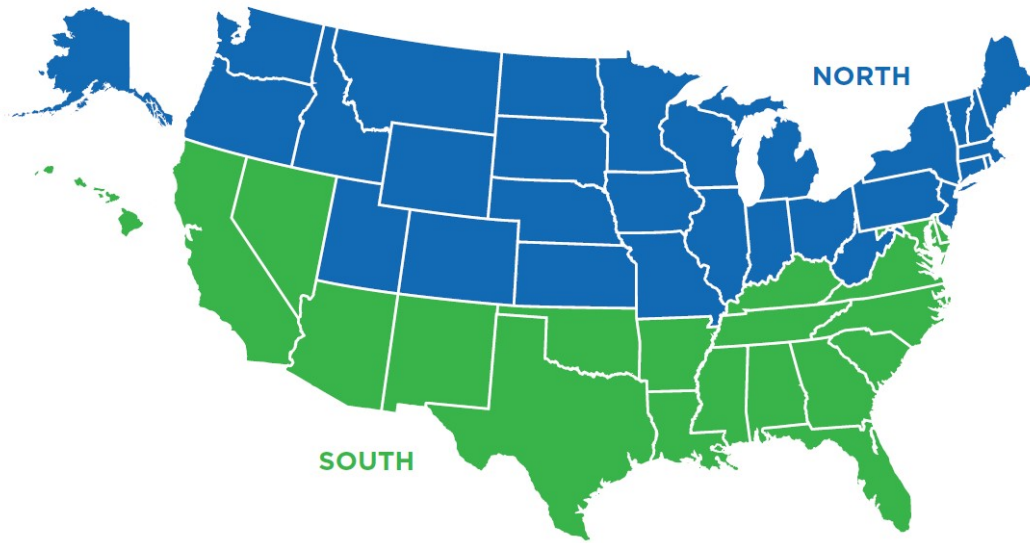

Inflation Reduction Act 25C Tax Credit Qualified Product List

Current List as of 02.19.2024

North Qualified Products

Brand	AHRI Number	Outdoor Unit Model Number	Indoor Unit Model Number
Mitsubishi Electric	210819459	MUFZ-KJ09NAHZ***	MFZ-KJ09NA***
Mitsubishi Electric	210819460	MUFZ-KJ12NAHZ***	MFZ-KJ12NA***
Mitsubishi Electric	210819447	MUFZ-KJ15NAHZ***	MFZ-KJ15NA***
Mitsubishi Electric	210819448	MUFZ-KJ18NAHZ***	MFZ-KJ18NA***
Mitsubishi Electric	201754427	MUZ-FH06NAH	MSZ-FH06NA**
Mitsubishi Electric	201754297	MUZ-FH09NAH	MSZ-FH09NA**
Mitsubishi Electric	201754299	MUZ-FH12NAH	MSZ-FH12NA**
Mitsubishi Electric	201754301	MUZ-FH15NAH	MSZ-FH15NA**
Mitsubishi Electric	201754303	MUZ-FH18NAH2	MSZ-FH18NA**
Mitsubishi Electric	209832199	MUZ-FS06NA***	MSZ-FS06NA***
Mitsubishi Electric	209832200	MUZ-FS06NAH***	MSZ-FS06NA***
Mitsubishi Electric	209832201	MUZ-FS09NA***	MSZ-FS09NA***
Mitsubishi Electric	209832202	MUZ-FS09NAH***	MSZ-FS09NA***
Mitsubishi Electric	209832203	MUZ-FS12NA***	MSZ-FS12NA***
Mitsubishi Electric	209832204	MUZ-FS12NAH***	MSZ-FS12NA***
Mitsubishi Electric	209832205	MUZ-FS15NA***	MSZ-FS15NA***
Mitsubishi Electric	209832206	MUZ-FS15NAH***	MSZ-FS15NA***
Mitsubishi Electric	209832207	MUZ-FS18NA***	MSZ-FS18NA***
Mitsubishi Electric	209832208	MUZ-FS18NAH***	MSZ-FS18NA***
Mitsubishi Electric	202680594	MUZ-GL09NA***	MSZ-GL09NA***
Mitsubishi Electric	202680595	MUZ-GL12NA***	MSZ-GL12NA***
Mitsubishi Electric	202680596	MUZ-GL15NA***	MSZ-GL15NA***